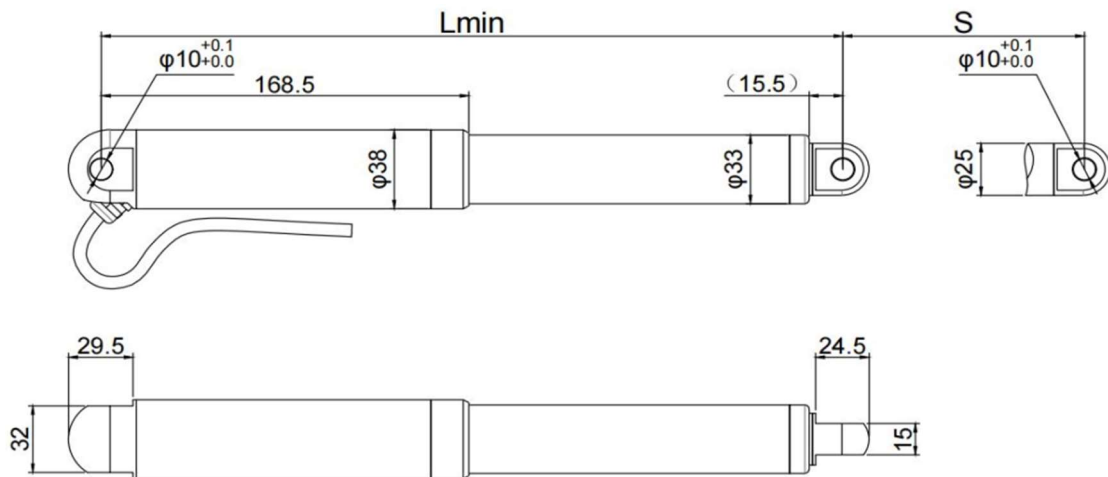

## Features

- DC 12/24V
- ∅ 38mm outer diameter
- Stainless steel inner tube (∅ 25MM)
- Maximum stroke: 600mm
- Built-in mechanical limit
- Working environment temperature: -25°C to + 65°C
- Noise < 60db
- Waterproof level: IP67

## Specifications

Model	Rated Load (N)	Speed(mm/s) ±10%		Current (A)				IP Rating	Material
				12V		24V			
		No-load	Load	No-load	Load	No-load	Load		
SL-LA-38-A	2000	9.0	6.0	2.0	6.5	1.5	4.5	IP67	Aluminum Alloy/ Stainless Steel
SL-LA-38-B	3000	5.0	3.5	2.0	6.5	1.5	4.5		

## Dimension

Stroke	Close Length	Open Length
50mm	290mm	340mm
100mm	340mm	440mm
150mm	390mm	540mm
200mm	440mm	640mm
250mm	490mm	740mm
300mm	540mm	840mm
350mm	640mm	990mm
400mm	690mm	1090mm
450mm	740mm	1190mm
500mm	790mm	1290mm
550mm	840mm	1390mm

600mm	890mm	1490mm
-------	-------	--------